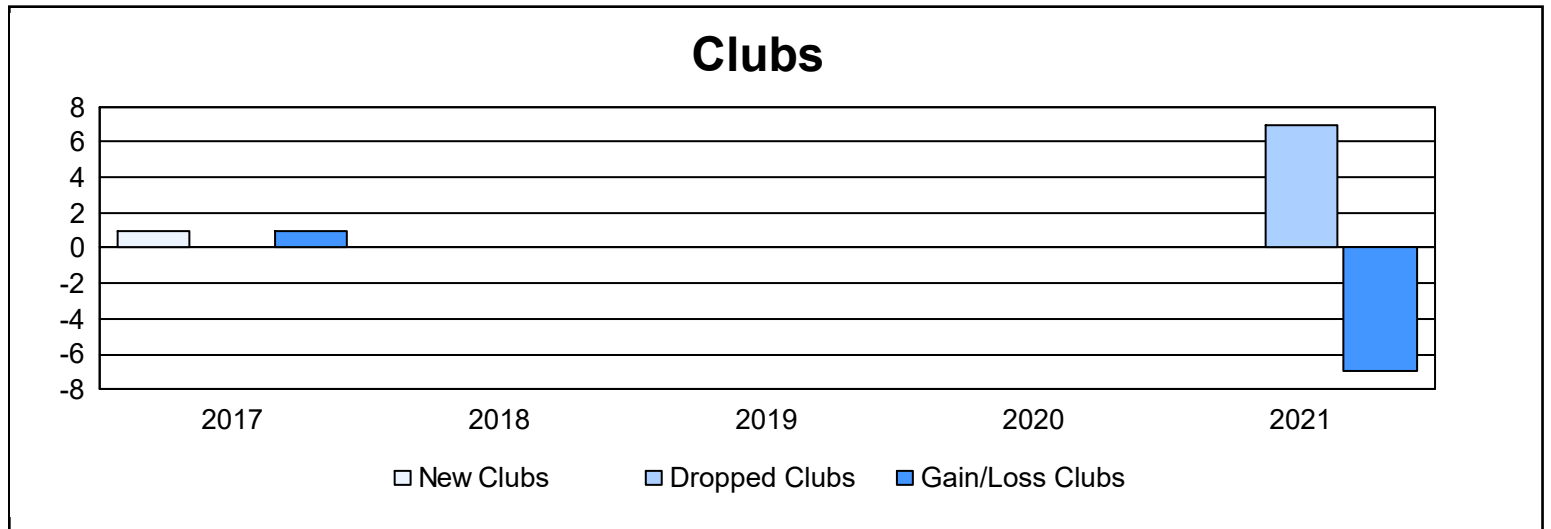

Year	New Clubs	Dropped Clubs	Gain/ Loss Clubs	New Members	Charter Members	Reinstate Members	Transfer Members	Total Member Added	Total Members Dropped	Gain/ Loss Members
2016-2017	1	0	1	115	20	4	2	141	175	-34
2017-2018	0	0	0	102	10	5	34	151	153	-2
2018-2019	0	0	0	75	0	3	7	85	158	-73
2019-2020	0	0	0	71	0	2	1	74	115	-41
2020-2021	0	7	-7	50	8	9	3	70	177	-107
<b>Average</b>	<b>0</b>	<b>1</b>	<b>-1</b>	<b>83</b>	<b>8</b>	<b>5</b>	<b>9</b>	<b>104</b>	<b>156</b>	<b>-51</b>

### Membership Composition June 2021 Cumulative