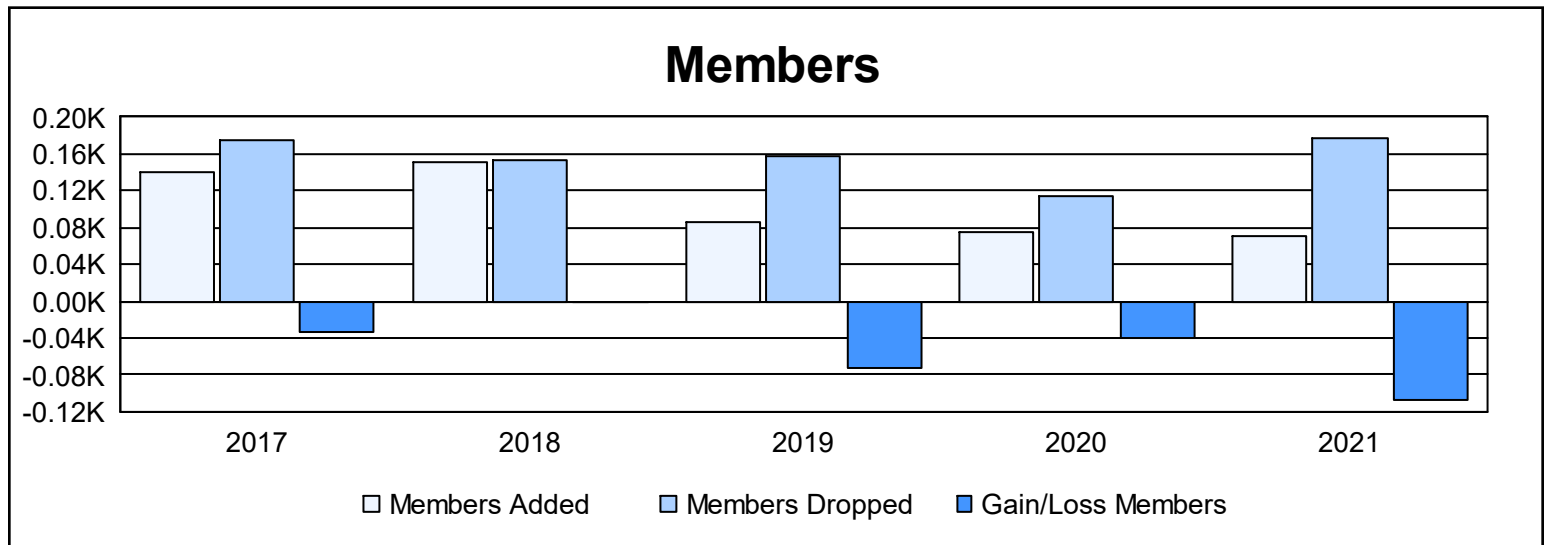

Year	New Clubs	Dropped Clubs	Gain/ Loss Clubs	New Members	Charter Members	Reinstate Members	Transfer Members	Total Member Added	Total Members Dropped	Gain/ Loss Members
2016-2017	1	0	1	115	20	4	2	141	175	-34
2017-2018	0	0	0	102	10	5	34	151	153	-2
2018-2019	0	0	0	75	0	3	7	85	158	-73
2019-2020	0	0	0	71	0	2	1	74	115	-41
2020-2021	0	7	-7	50	8	9	3	70	177	-107
<b>Average</b>	<b>0</b>	<b>1</b>	<b>-1</b>	<b>83</b>	<b>8</b>	<b>5</b>	<b>9</b>	<b>104</b>	<b>156</b>	<b>-51</b>

### Membership Composition June 2021 Cumulative