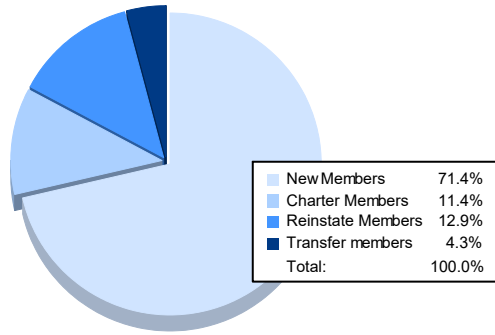

Year	New Clubs	Dropped Clubs	Gain/ Loss Clubs	New Members	Charter Members	Reinstate Members	Transfer Members	Total Member Added	Total Members Dropped	Gain/ Loss Members
2016-2017	1	0	1	115	20	4	2	141	175	-34
2017-2018	0	0	0	102	10	5	34	151	153	-2
2018-2019	0	0	0	75	0	3	7	85	158	-73
2019-2020	0	0	0	71	0	2	1	74	115	-41
2020-2021	0	7	-7	50	8	9	3	70	177	-107
<b>Average</b>	<b>0</b>	<b>1</b>	<b>-1</b>	<b>83</b>	<b>8</b>	<b>5</b>	<b>9</b>	<b>104</b>	<b>156</b>	<b>-51</b>

### Membership Composition June 2021 Cumulative